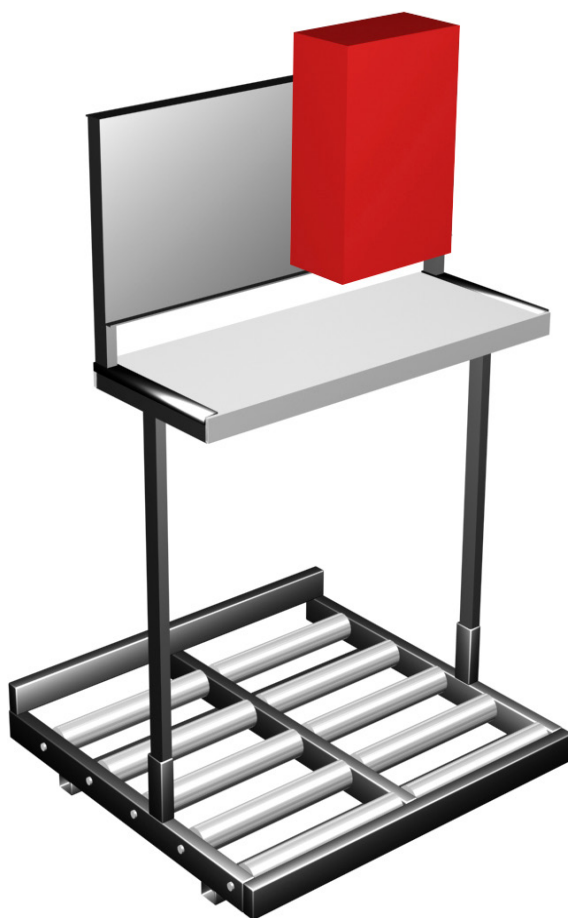

JOPRO Roller Beds

Robust design

The roller beds are bolted to the floor and are slightly tilted so that the batteries are kept safely in place.

Sturdy and durable transport rollers, 76 mm diameter.

Robust and simple construction.

Surface coating of thermoplastic to protect against battery acid and to withstand the tough working environment.

Options

+Height Other fixed roll-out height

+Flex Height adjustable legs -30/+50mm

+Large For battery length over 980 mm

+Charger Stand For placing lying and standing chargers

+Charger Support For placing hanging chargers

Specifications

Roll-out height: 120 mm